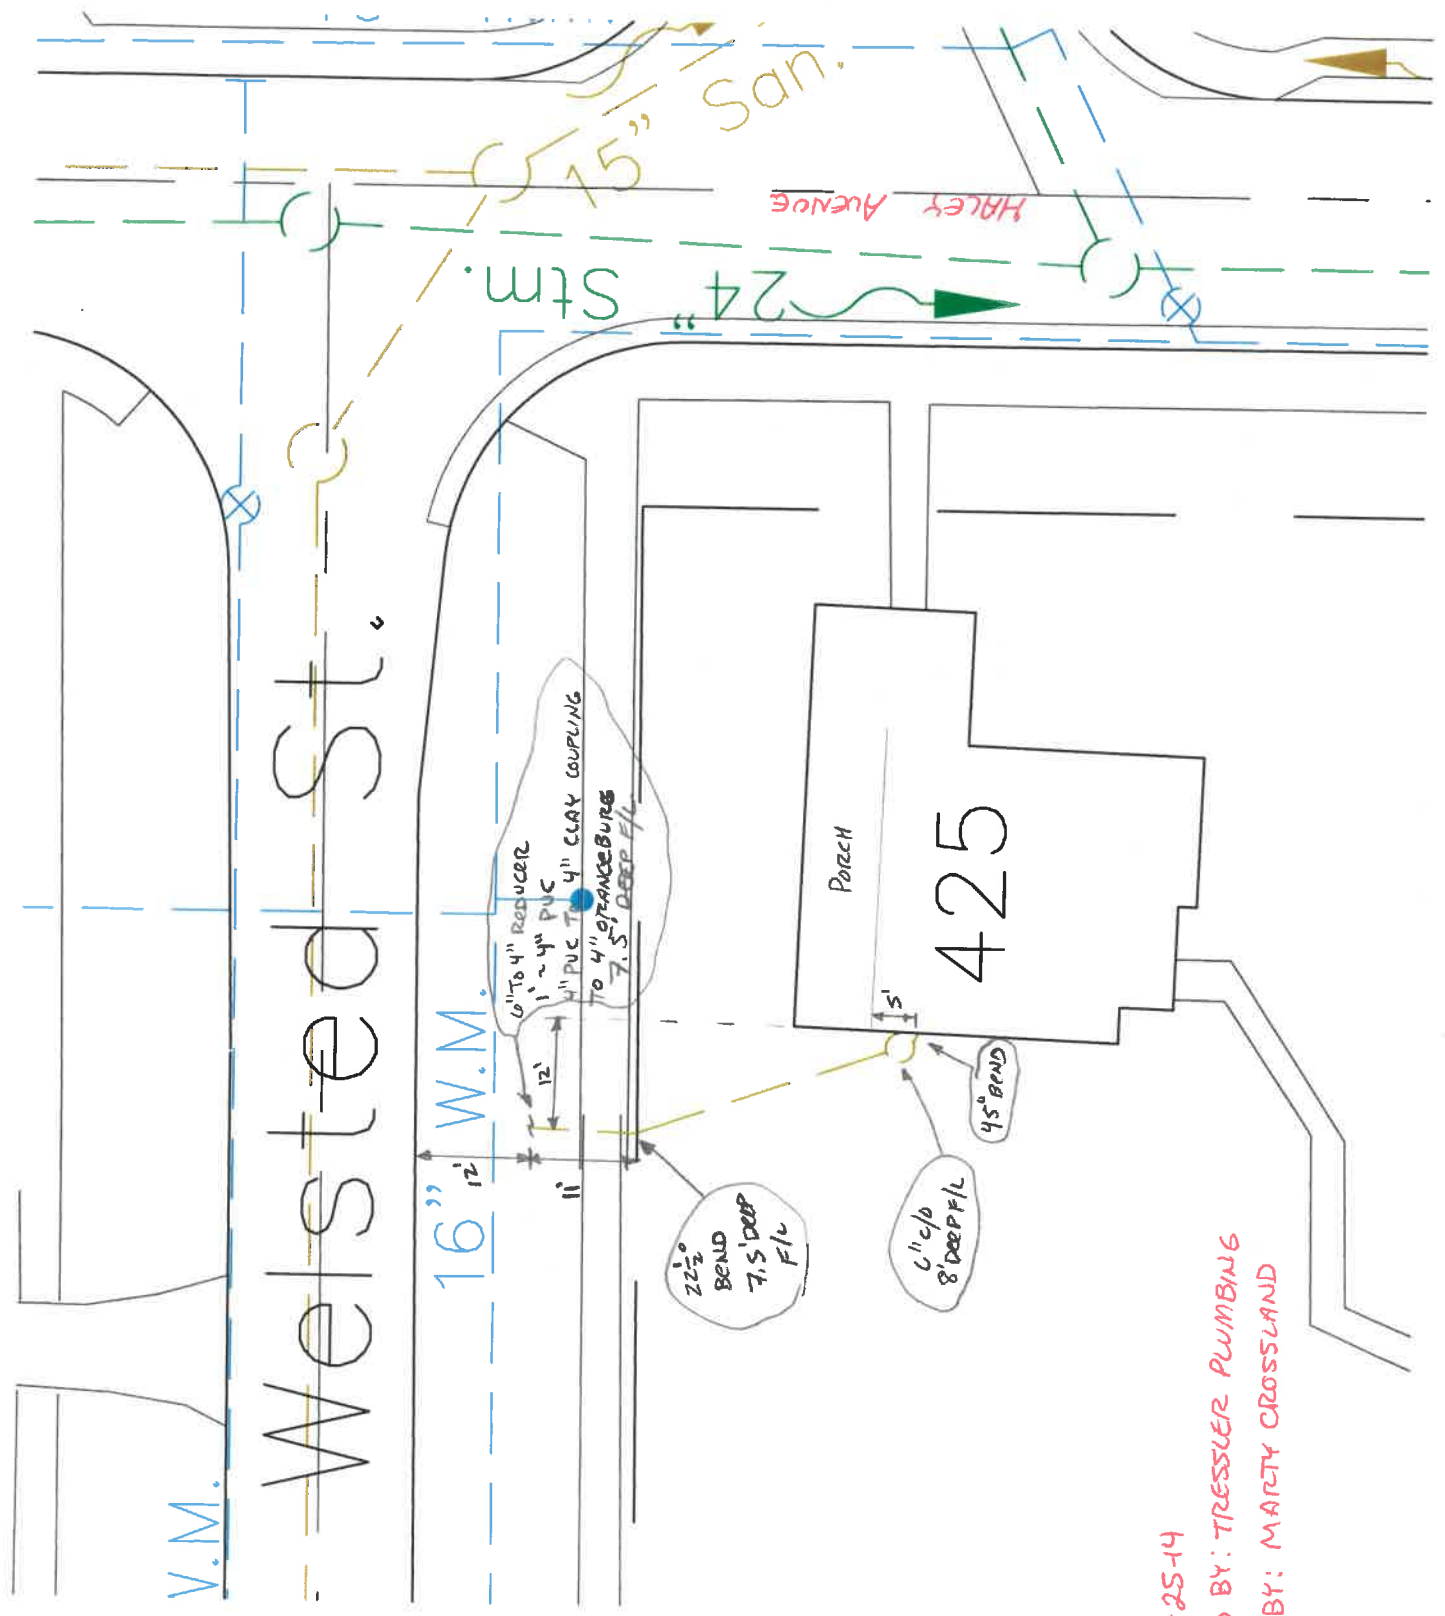

425 HALEY

DATE: 6-25-14  
 INSTALLED BY: TRESSLER PLUMBING  
 INSPECTED BY: MARTY CROSSLAND